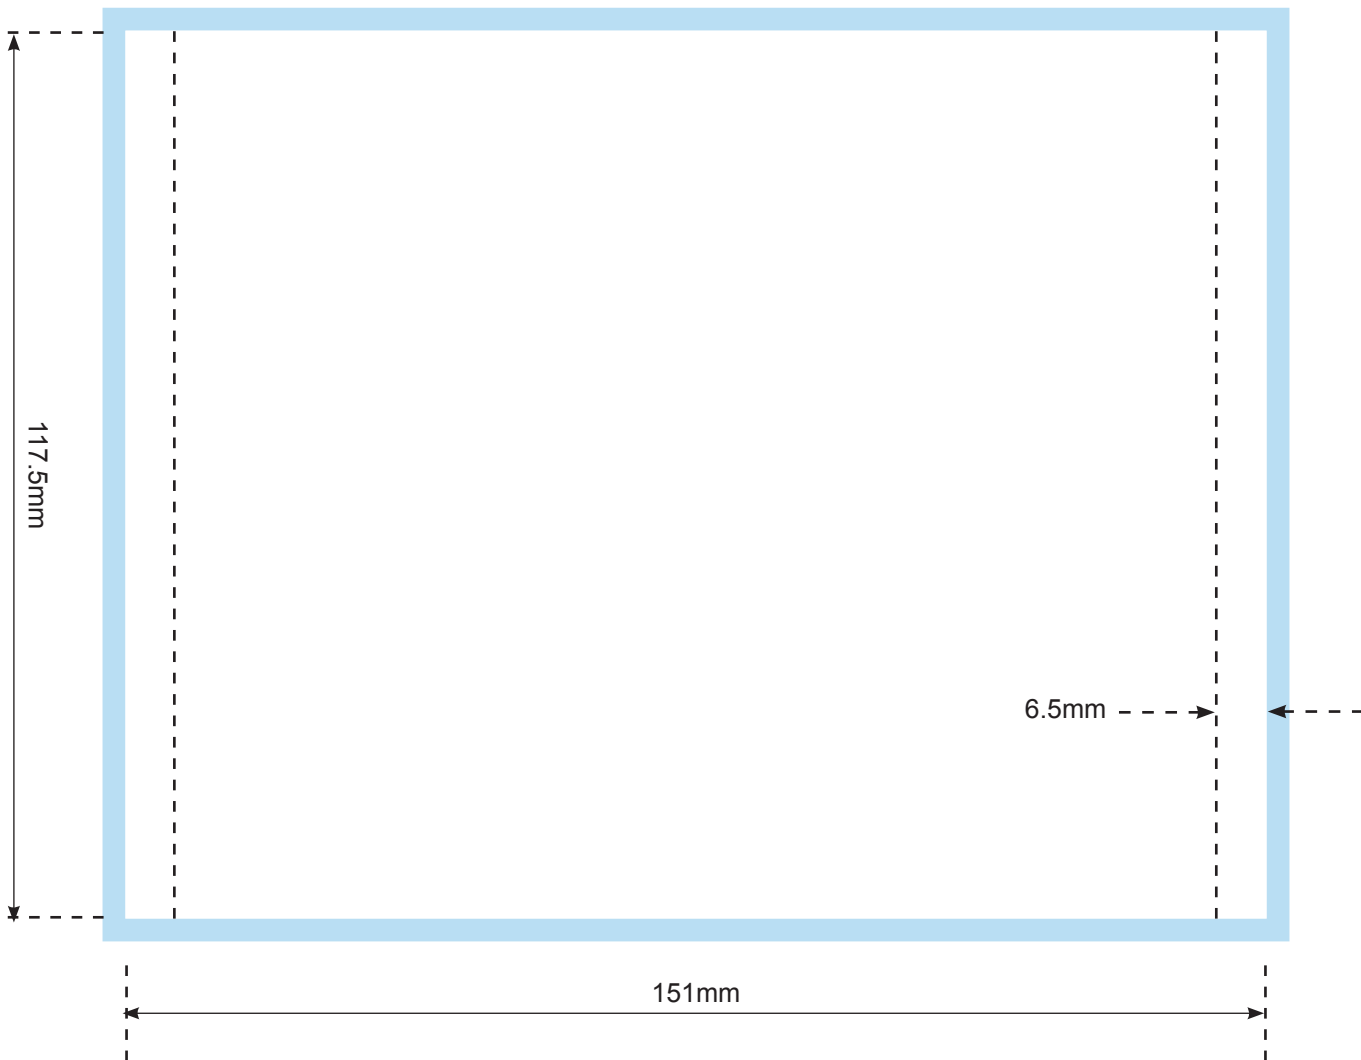

CD Jewel Case Trayliner 151mm x 117.5mm

Bleed (3 mm)